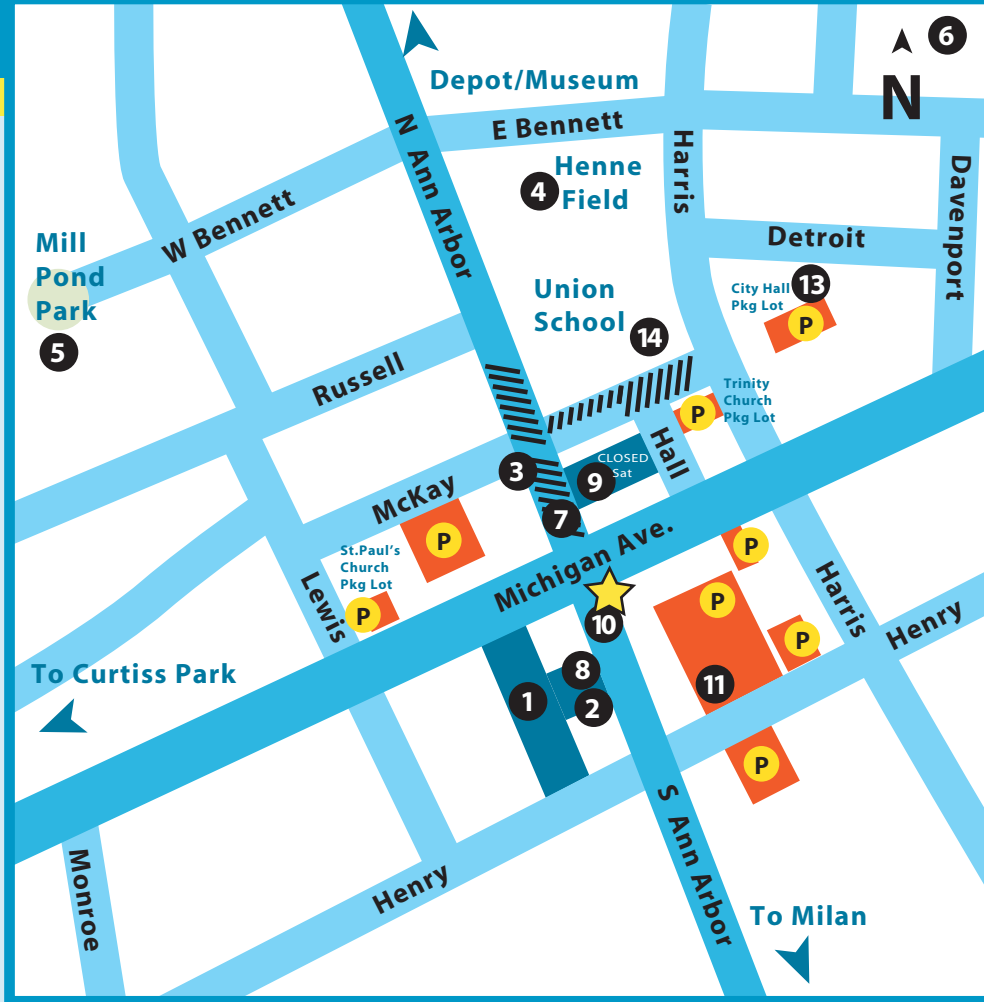

Saline's Summerfest

August 9-10, 2019

Map Legend

- | | |
|---|---------------------------------|
| 1. Stage One | 11. Farmers' Market |
| 2. Beer & Wine Tent Area | 12. Key Bank Parking Lot |
| 3. // // // Saline Street Machines
Car Show and Registration | 13. 5K Race |
| 4. Henne Field | 14. Electric Car Show |
| 5. Mill Pond Park | |
| 6. Saline Recreation Center | |
| 7. Tricycle Race & Teen Block Party | |
| 8. Food Vendors | ★ Start Historical Trolley Tour |
| 9. Parking Lot | |
| 10. Art & Craft Show | |